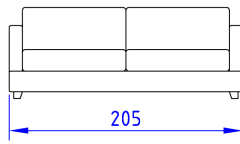

divano Brekin large L 175

Code **BRL B 175** Kg **75** m3 **1,33**

Rivestimento / Cover mt. **13**

divano Brekin large L 205

Code **BRL B 205** Kg **83** m3 **1,54**

Rivestimento / Cover mt. **14**

divano Brekin large L 235