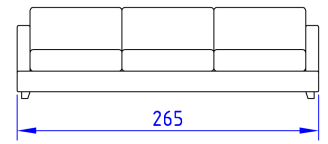

divano Brekin large L 265

Code **BRL B 265** Kg **100** m3 **1,98**

Rivestimento / Cover mt. **17**