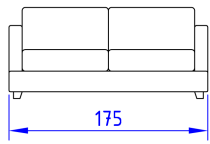

Viste di profilo / Side views

DIVANO BREKIN LARGE

Data Sheet

Structure: multiply wood, pinewood and beech-wood foamed in non-deformable polyurethane coupled to 300 gr. wadding and fine velveteen.

Springing: "ultraflex" cross-elastic belts.

divano Brekin large L 175

Code **BRL B 175** Kg **75** m3 **1,33**

Rivestimento / Cover mt. **13**

divano Brekin large L 205

Code **BRL B 205** Kg **83** m3 **1,54**

Rivestimento / Cover mt. **14**

divano Brekin large L 235