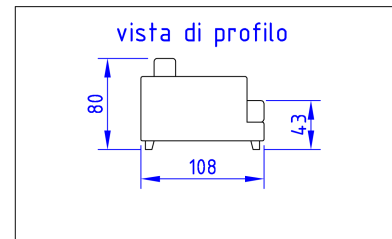

Viste di profilo / Side views

DIVANO BREKIN LARGE

Data Sheet

Structure: multiply wood, pinewood and beech-wood foamed in non-deformable polyurethane coupled to 300 gr. wadding and fine velveteen.

Springing: "ultraflex" cross-elastic belts.