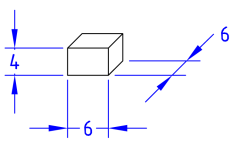

piedino legno