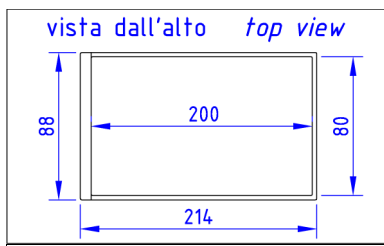

Feet: in wood

Peculiarity: blett bed fully removable cover.

The price including bedspring.

Available in container.

Available with removable back.

letto Blett 080x190

Code **LBL V 001** Kg **30** m3 **0,40**

Rivestimento / Cover mt. **5**

letto Blett 080x200

Code **LBL V 002** Kg **31** m3 **0,40**

Rivestimento / Cover mt. **5**

letto Blett 080x210

Code **LBL V 003** Kg **31** m3 **0,40**

Rivestimento / Cover mt. **5**