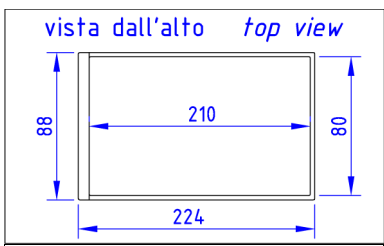

Feet: in wood

Peculiarity: blett bed fully removable cover.

The price including bedspring.

Available in container.

Available with removable back.

letto Blett 080x190

Code **LBL V 001** Kg **30** m3 **0,40**

Rivestimento / Cover mt. **5**

letto Blett 080x200

Code **LBL V 002** Kg **31** m3 **0,40**

Rivestimento / Cover mt. **5**

letto Blett 080x210

Code **LBL V 003** Kg **31** m3 **0,40**

Rivestimento / Cover mt. **5**