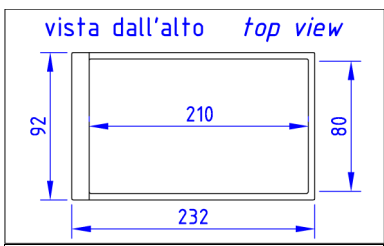

Feet: aluminium or upon demand in wood

Peculiarity: cutting bed fully removable cover.

The price including bedspring.

letto Cuting 080x190

Code **LCU V 001** | Kg **30** | m3 **0,40**

Rivestimento / Cover mt. **4**

letto Cuting 080x200

Code **LCU V 002** | Kg **31** | m3 **0,40**

Rivestimento / Cover mt. **4**

letto Cuting 080x210

Code **LCU V 003** | Kg **31** | m3 **0,40**

Rivestimento / Cover mt. **4**

letto Cuting 120x190