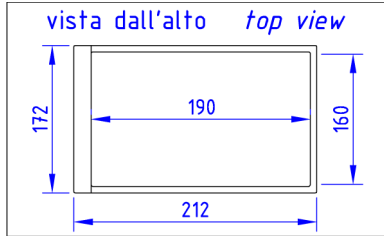

letto Cuting 160x190

Code **LCU V 010** | Kg **45** | m3 **0,70**

Rivestimento / Cover mt. **6**