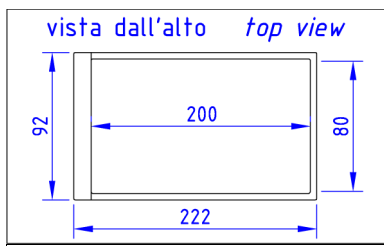

Feet: aluminium or upon demand in wood

Peculiarity: cutting bed fully removable cover.

The price including bedspring.

letto Cuting 080x190

Code **LCU V 001** | Kg **30** | m3 **0,40**

Rivestimento / Cover mt. **4**

letto Cuting 080x200

Code **LCU V 002** | Kg **31** | m3 **0,40**

Rivestimento / Cover mt. **4**

letto Cuting 080x210

Code **LCU V 003** | Kg **31** | m3 **0,40**

Rivestimento / Cover mt. **4**

letto Cuting 120x190