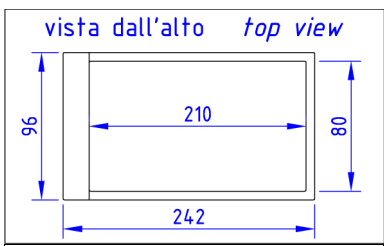

letto Lagan 080x210

Code **LLG V 003** | Kg **31** | m3 **0,40**

Rivestimento / Cover mt. **4**