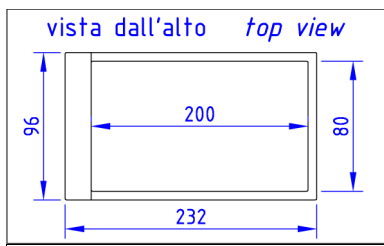

letto Lagan 080x200

Code **LLG V 002** | Kg **31** | m3 **0,40**

Rivestimento / Cover mt. **4**