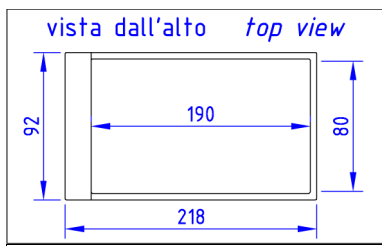

Feet: in wood

Peculiarity: life ghost bed fully removable cover.

The price including bedspring.

Available in container.

Available with removable back.

letto Life ghost 080x190

Code **LLH V 001** | Kg **30** | m3 **0,40**