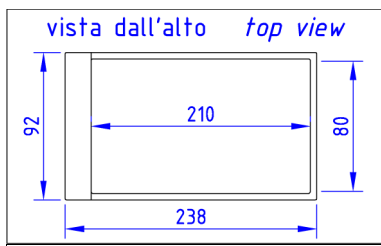

letto Life ghost 080x210

Code **LLH V 003** | Kg **31** | m3 **0,40**

Rivestimento / Cover mt. **5**