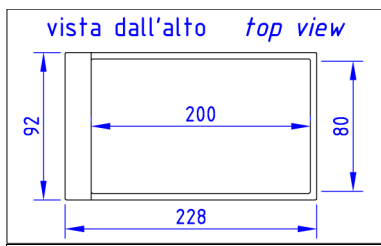

letto Life ghost 080x200

Code **LLH V 002** | Kg **31** | m3 **0,40**

Rivestimento / Cover mt. **5**