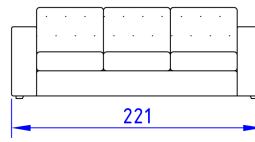

Peculiarity: life large capitonn e model is not fully removable cover.

divano Life large capitonn e L 181

Code **LLC B 181** Kg **90** m3 **1,35**

Rivestimento / Cover mt. **9**

divano Life large capitonn e L 201

Code **LLC B 201** Kg **95** m3 **1,50**

Rivestimento / Cover mt. **13**

divano Life large capitonn e L 221

Code **LLC B 221** Kg **100** m3 **1,75**

Rivestimento / Cover mt. **14**

divano Life large capitonn e L 241