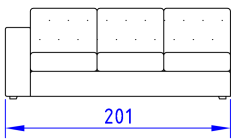

minale dx/sx Life large capitonn e L 201

Code **LLC C 201** Kg **95** m3 **1,60**

Rivestimento / Cover mt. **13**