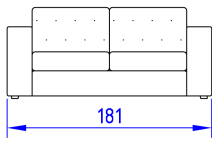

Peculiarity: life large capitonn e model is not fully removable cover.

divano Life large capitonn e L 181

Code **LLC B 181** Kg **90** m3 **1,35**

Rivestimento / Cover mt. **9**

divano Life large capitonn e L 201