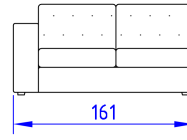

minale dx/sx Life large capitonn e L 161

Code **LLC C 161** Kg **84** m3 **1,30**

Rivestimento / Cover mt. **8**