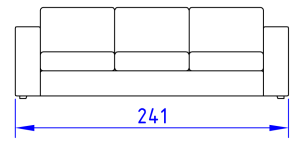

Peculiarity: life large model fully removable cover.

divano Life large L 181

Code **LIL B 181** Kg **90** m3 **1,35**

Rivestimento / Cover mt. **9**

divano Life large L 201

Code **LIL B 201** Kg **95** m3 **1,50**

Rivestimento / Cover mt. **13**

divano Life large L 221

Code **LIL B 221** Kg **100** m3 **1,75**

Rivestimento / Cover mt. **14**

divano Life large L 241

Code **LIL B 241** Kg **108** m3 **1,90**

Rivestimento / Cover mt. **15**