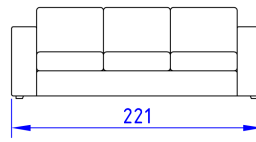

Peculiarity: life large model fully removable cover.

divano Life large L 181

Code **LIL B 181** Kg **90** m3 **1,35**

Rivestimento / Cover mt. **9**

divano Life large L 201

Code **LIL B 201** Kg **95** m3 **1,50**

Rivestimento / Cover mt. **13**

divano Life large L 221

Code **LIL B 221** Kg **100** m3 **1,75**

Rivestimento / Cover mt. **14**

divano Life large L 241

Code **LIL B 241** Kg **108** m3 **1,90**

Rivestimento / Cover mt. **15**