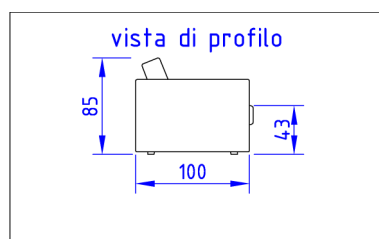

Viste di profilo / Side views

POLTRONA PLINIUS GHOST

Data Sheet

Structure: multiply wood, pinewood and beech-wood foamed in non-deformable polyurethane coupled to fine velveteen.

Springing: ultraflex cross-elastic belts.