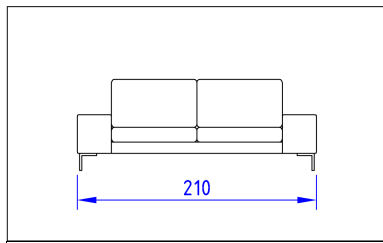

Viste di profilo / Side views

DIVANO PRINCE XXL

Data Sheet

Structure: multiply wood, pinewood and beech-wood foamed in non-deformable polyurethane coupled to fine velveteen.

Springing: ultraflex cross-elastic belts.

divano Prince XXL L 210

Code PRX B 210 | Kg 85 | m3 1,50

Rivestimento / Cover mt. 12

divano Prince XXL L 240

Code PRX B 240 | Kg 95 | m3 1,70

Rivestimento / Cover mt. 13

divano Prince XXL L 270

Code PRX B 270 | Kg 105 | m3 1,90