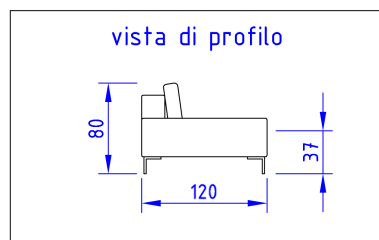

Viste di profilo / Side views

DIVANO PRINCE XXL

Data Sheet

Structure: multiply wood, pinewood and beech-wood foamed in non-deformable polyurethane coupled to fine velveteen.

Springing: ultraflex cross-elastic belts.