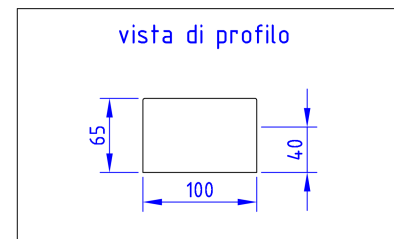

Viste di profilo / Side views

DIVANO SHINE LOT

Data Sheet

Structure: multiply wood, pinewood and beech-wood foamed in non-deformable polyurethane coupled to fine velveteen.

Springing: ultraflex cross-elastic belts.