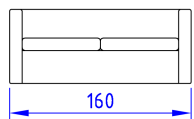

divano Shine lot L 160

Code **SHL B 160** Kg **60** m3 **1,05**

Rivestimento / Cover mt. **8**