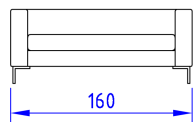

Viste di profilo / Side views

DIVANO SIMBIOSY

Data Sheet

Structure: multiply wood, pinewood and beech-wood foamed in non-deformable polyurethane coupled to fine velveteen.

Springing: ultraflex cross-elastic belts.

divano Simbiosy L 160

divano Simbiosy L 180

divano Simbiosy L 200

divano Simbiosy L 220

Code **SIM B 160** Kg 60 m3 1,05

Code **SIM B 180** Kg 67 m3 1,25

Code **SIM B 200** Kg 74 m3 1,40

Code **SIM B 220** Kg 80 m3 1,60