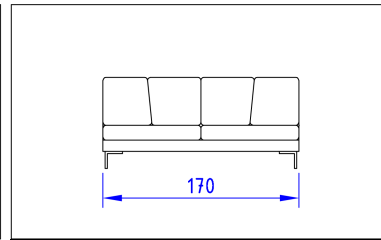

centrale Village ghost L 170

Code **VLG D 170** | Kg **70** | m3 **1,20**

Rivestimento / Cover mt. **13**