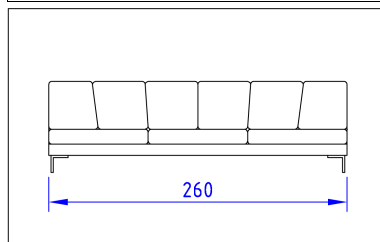

centrale Village ghost L 200

Code **VLG D 200** | Kg **80** | m3 **1,40**

Rivestimento / Cover mt. **14**

centrale Village ghost L 230

Code **VLG D 230** | Kg **90** | m3 **1,60**

Rivestimento / Cover mt. **15**