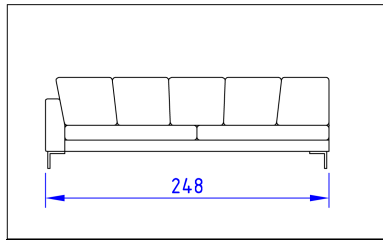

divano Village ghost L 235

Code **VLG B 235** | Kg **90** | m3 **1,60**

Rivestimento / Cover mt. **16**

divano Village ghost L 265

Code **VLG B 265** | Kg **100** | m3 **1,80**

Rivestimento / Cover mt. **17**

divano Village ghost L 295

Code **VLG B 295** | Kg **110** | m3 **2,10**

Rivestimento / Cover mt. **18**

terminale Village ghost dx/sx L 158

Code **VLG C 158** | Kg **65** | m3 **1,10**

Rivestimento / Cover mt. **13**

terminale Village ghost dx/sx L 188

Code **VLG C 188** | Kg **75** | m3 **1,30**

Rivestimento / Cover mt. **14**

terminale Village ghost dx/sx L 218

Code **VLG C 218** | Kg **85** | m3 **1,50**

Rivestimento / Cover mt. **15**