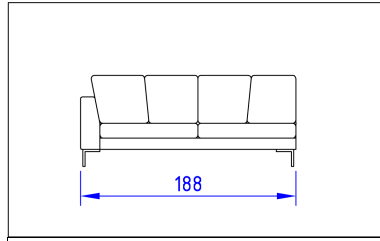

divano Village ghost L 235

Code **VLG B 235** | Kg **90** | m3 **1,60**

Rivestimento / Cover mt. **16**

divano Village ghost L 265

Code **VLG B 265** | Kg **100** | m3 **1,80**

Rivestimento / Cover mt. **17**

divano Village ghost L 295

Code **VLG B 295** | Kg **110** | m3 **2,10**

Rivestimento / Cover mt. **18**

terminale Village ghost dx/sx L 158

Code **VLG C 158** | Kg **65** | m3 **1,10**

Rivestimento / Cover mt. **13**