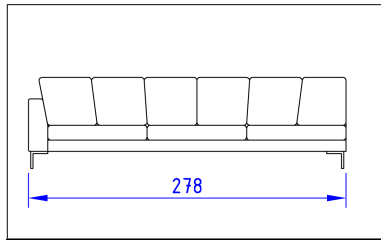

terminale Village ghost dx/sx L 278

Code **VLG C 278** | Kg **105** | m3 **1,90**

Rivestimento / Cover mt. **17**