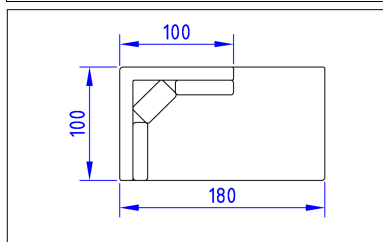

centrale Village ghost L 260

Code **VLG D 260** | Kg **100** | m3 **1,80**

Rivestimento / Cover mt. **16**

chaise lounge A Village ghost P 160

Code **VLG F 160** | Kg **65** | m3 **1,10**

Rivestimento / Cover mt. **13**