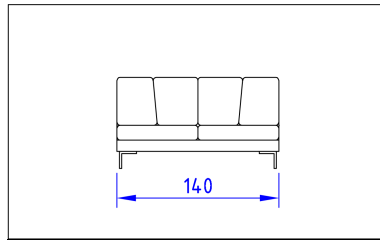

terminale Village ghost dx/sx L 248

Code **VLG C 248** | Kg **95** | m3 **1,70**

Rivestimento / Cover mt. **16**

terminale Village ghost dx/sx L 278

Code **VLG C 278** | Kg **105** | m3 **1,90**

Rivestimento / Cover mt. **17**