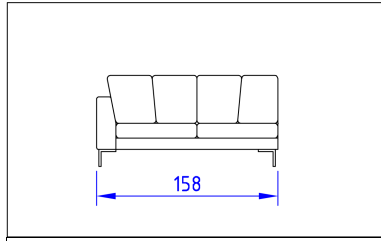

divano Village ghost L 175

Code **VLG B 175** | Kg **70** | m3 **1,20**

Rivestimento / Cover mt. **14**

divano Village ghost L 205

Code **VLG B 205** | Kg **80** | m3 **1,40**

Rivestimento / Cover mt. **15**

divano Village ghost L 235

Code **VLG B 235** | Kg **90** | m3 **1,60**

Rivestimento / Cover mt. **16**

divano Village ghost L 265

Code **VLG B 265** | Kg **100** | m3 **1,80**

Rivestimento / Cover mt. **17**

divano Village ghost L 295

Code **VLG B 295** | Kg **110** | m3 **2,10**

Rivestimento / Cover mt. **18**

terminale Village ghost dx/sx L 158

Code **VLG C 158** | Kg **65** | m3 **1,10**

Rivestimento / Cover mt. **13**