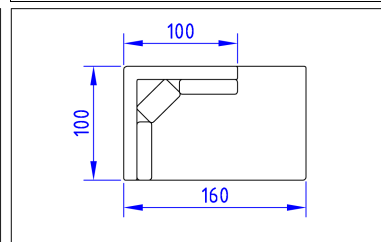

chaise lounge A Village ghost P 160

Code **VLG F 160** | Kg **65** | m3 **1,10**

Rivestimento / Cover mt. **13**