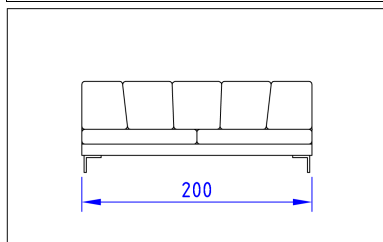

centrale Village ghost L 200

Code **VLG D 200** | Kg **80** | m3 **1,40**

Rivestimento / Cover mt. **14**