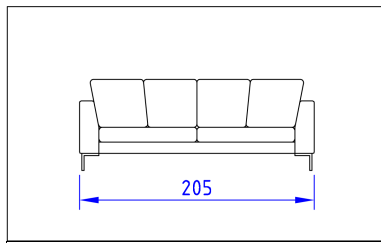

divano Village ghost L 175

Code **VLG B 175** | Kg **70** | m3 **1,20**

Rivestimento / Cover mt. **14**

divano Village ghost L 205

Code **VLG B 205** | Kg **80** | m3 **1,40**

Rivestimento / Cover mt. **15**