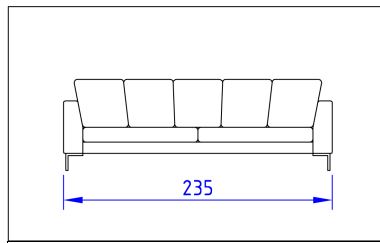

divano Village ghost L 175

Code **VLG B 175** | Kg **70** | m3 **1,20**

Rivestimento / Cover mt. **14**

divano Village ghost L 205

Code **VLG B 205** | Kg **80** | m3 **1,40**

Rivestimento / Cover mt. **15**

divano Village ghost L 235

Code **VLG B 235** | Kg **90** | m3 **1,60**

Rivestimento / Cover mt. **16**

divano Village ghost L 265

Code **VLG B 265** | Kg **100** | m3 **1,80**

Rivestimento / Cover mt. **17**