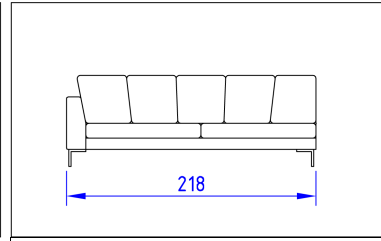

terminale Village ghost dx/sx L 218

Code **VLG C 218** | Kg **85** | m3 **1,50**

Rivestimento / Cover mt. **15**