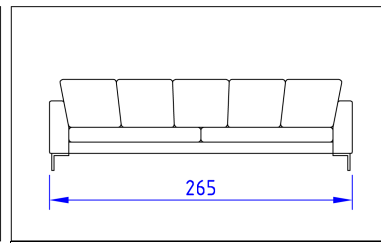

divano Village ghost L 175

Code **VLG B 175** | Kg **70** | m3 **1,20**

Rivestimento / Cover mt. **14**

divano Village ghost L 205

Code **VLG B 205** | Kg **80** | m3 **1,40**

Rivestimento / Cover mt. **15**

divano Village ghost L 235

Code **VLG B 235** | Kg **90** | m3 **1,60**

Rivestimento / Cover mt. **16**

divano Village ghost L 265

Code **VLG B 265** | Kg **100** | m3 **1,80**

Rivestimento / Cover mt. **17**