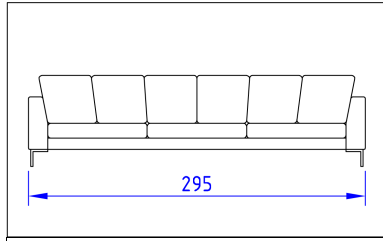

divano Village ghost L 175

Code **VLG B 175** | Kg **70** | m3 **1,20**

Rivestimento / Cover mt. **14**

divano Village ghost L 205

Code **VLG B 205** | Kg **80** | m3 **1,40**

Rivestimento / Cover mt. **15**

divano Village ghost L 235

Code **VLG B 235** | Kg **90** | m3 **1,60**

Rivestimento / Cover mt. **16**

divano Village ghost L 265

Code **VLG B 265** | Kg **100** | m3 **1,80**

Rivestimento / Cover mt. **17**

divano Village ghost L 295

Code **VLG B 295** | Kg **110** | m3 **2,10**

Rivestimento / Cover mt. **18**

terminale Village ghost dx/sx L 158

Code **VLG C 158** | Kg **65** | m3 **1,10**

Rivestimento / Cover mt. **13**