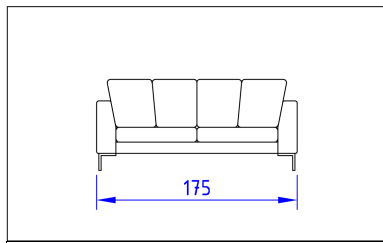

divano Village ghost L 175

Code **VLG B 175** | Kg **70** | m3 **1,20**

Rivestimento / Cover mt. **14**

divano Village ghost L 205

Code **VLG B 205** | Kg **80** | m3 **1,40**

Rivestimento / Cover mt. **15**