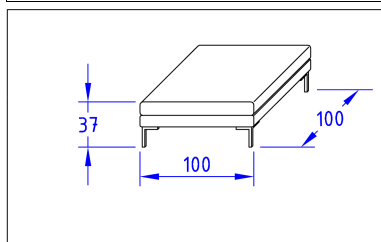

Pouf Village ghost 100 x 100

Code **VLG R 100** | Kg **40** | m3 **0,50**

Rivestimento / Cover mt. **4**