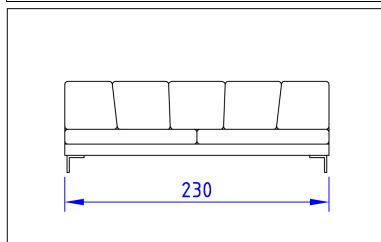

centrale Village ghost L 230

Code **VLG D 230** | Kg **90** | m3 **1,60**

Rivestimento / Cover mt. **15**